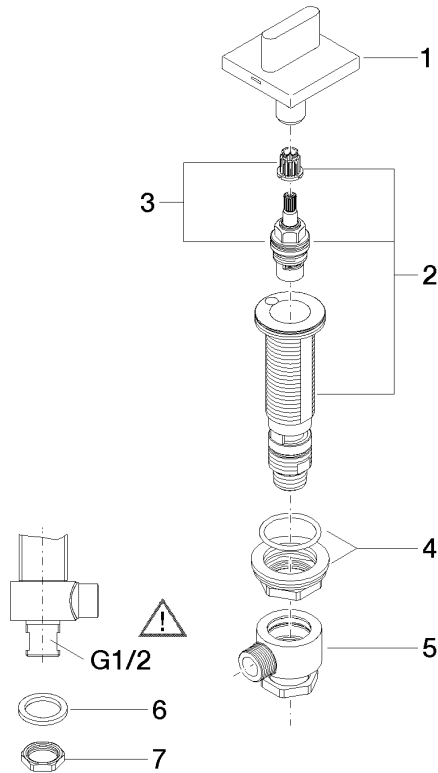

20 000 705

- hole diameter valve 32 mm
- rosette 60 x 60 mm
- with cold marking

	Dark Chrome	20 000 705-19
	Chrome	20 000 705-00
	Brushed Platinum	20 000 705-06
	Brushed Champagne (22kt Gold)	20 000 705-46
	Champagne (22kt Gold)	20 000 705-47
	Brushed Dark Platinum	20 000 705-99

20 000 705

mm [inches]

Flow rate chart

Certificates

WRAS_2103001.

20 000 705

Parts for other finishes can be found here: [Chrome](#)

Spare parts list

No.	Item Number	Name	Quantity used	Delivery time
1	90 20 70 051 04-19	handle (cold)	1	20
2	04 17 11 058 33 90	side panel	1	2
3	90 90 03 133 00 90	top	1	2
4	04 23 10 032 78 90	fixing set	1	2
5	04 17 11 023 10 90	distributor	1	2
6	90 23 30 040 00-19	threaded connector	1	-
Spare part can no longer be ordered, please order the replacement item				
7	09 30 11 059 90	disc	1	2
8	09 23 10 012 90	nut	1	2