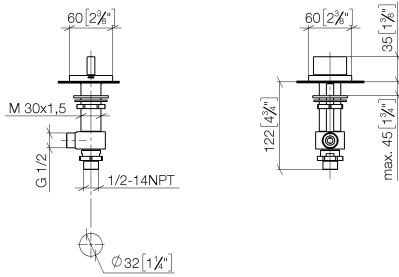

20 000 705

- hole diameter valve 32 mm
- rosette 60 x 60 mm
- with cold marking

	Dark Chrome	20 000 705-19
	Chrome	20 000 705-00
	Brushed Platinum	20 000 705-06
	Brushed Champagne (22kt Gold)	20 000 705-46
	Champagne (22kt Gold)	20 000 705-47
	Brushed Dark Platinum	20 000 705-99

20 000 705

mm [inches]

Flow rate chart

Certificates

WRAS_2103001.

20 000 705

Parts for other finishes can be found here: [Chrome](#)

Spare parts list

No.	Item Number	Name	Quantity used	Delivery time
1	90 20 70 051 04-19	handle (cold)	1	20
2	04 17 11 058 33 90	side panel	1	2
3	90 90 03 133 00 90	top	1	2
4	04 23 10 032 78 90	fixing set	1	2
5	04 17 11 023 10 90	distributor	1	2
6	90 23 30 040 00-19	threaded connector	1	-
Spare part can no longer be ordered, please order the replacement item				
7	09 30 11 059 90	disc	1	2
8	09 23 10 012 90	nut	1	2